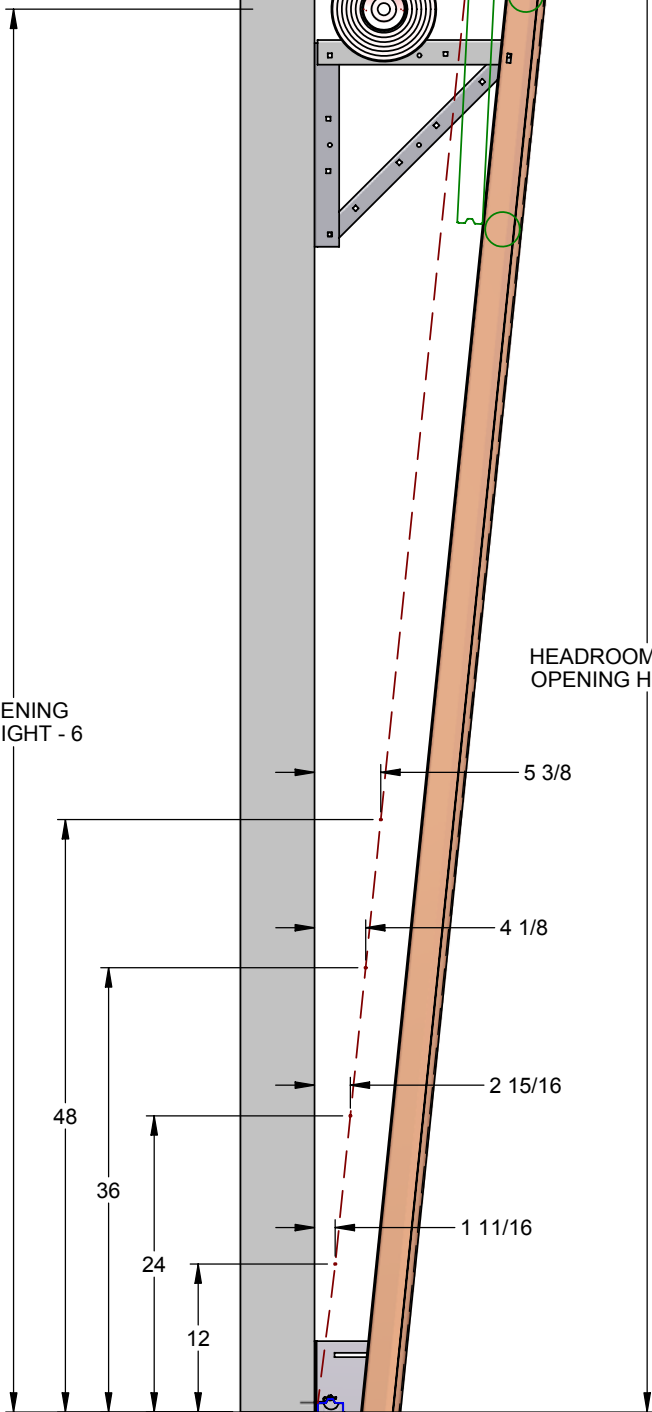

BACKROOM = 21

3" TRACK VERTICAL LIFT HEADROOM LAYOUT BASED ON 10' HIGH, 2" THICK DOOR

OPENING HEIGHT - 6

HEADROOM REQUIRED
OPENING HEIGHT + 12

13 1/4

HEADER LINE