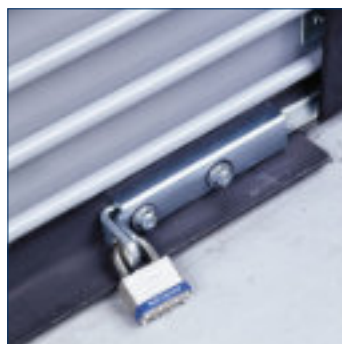

Rolling Steel Service Door Components

The Counter Balance System

The Curtain

Flat Slats (FF)

Large Contour Slats (LC)

Small Contour Slats (SC)

Flat Insulated Slats (IF)

Light-Duty Flat Slat (LFF)

Flat Perforated Slats (FP)

The Guides and Endlocks

The Bottom Bar

Security Locks